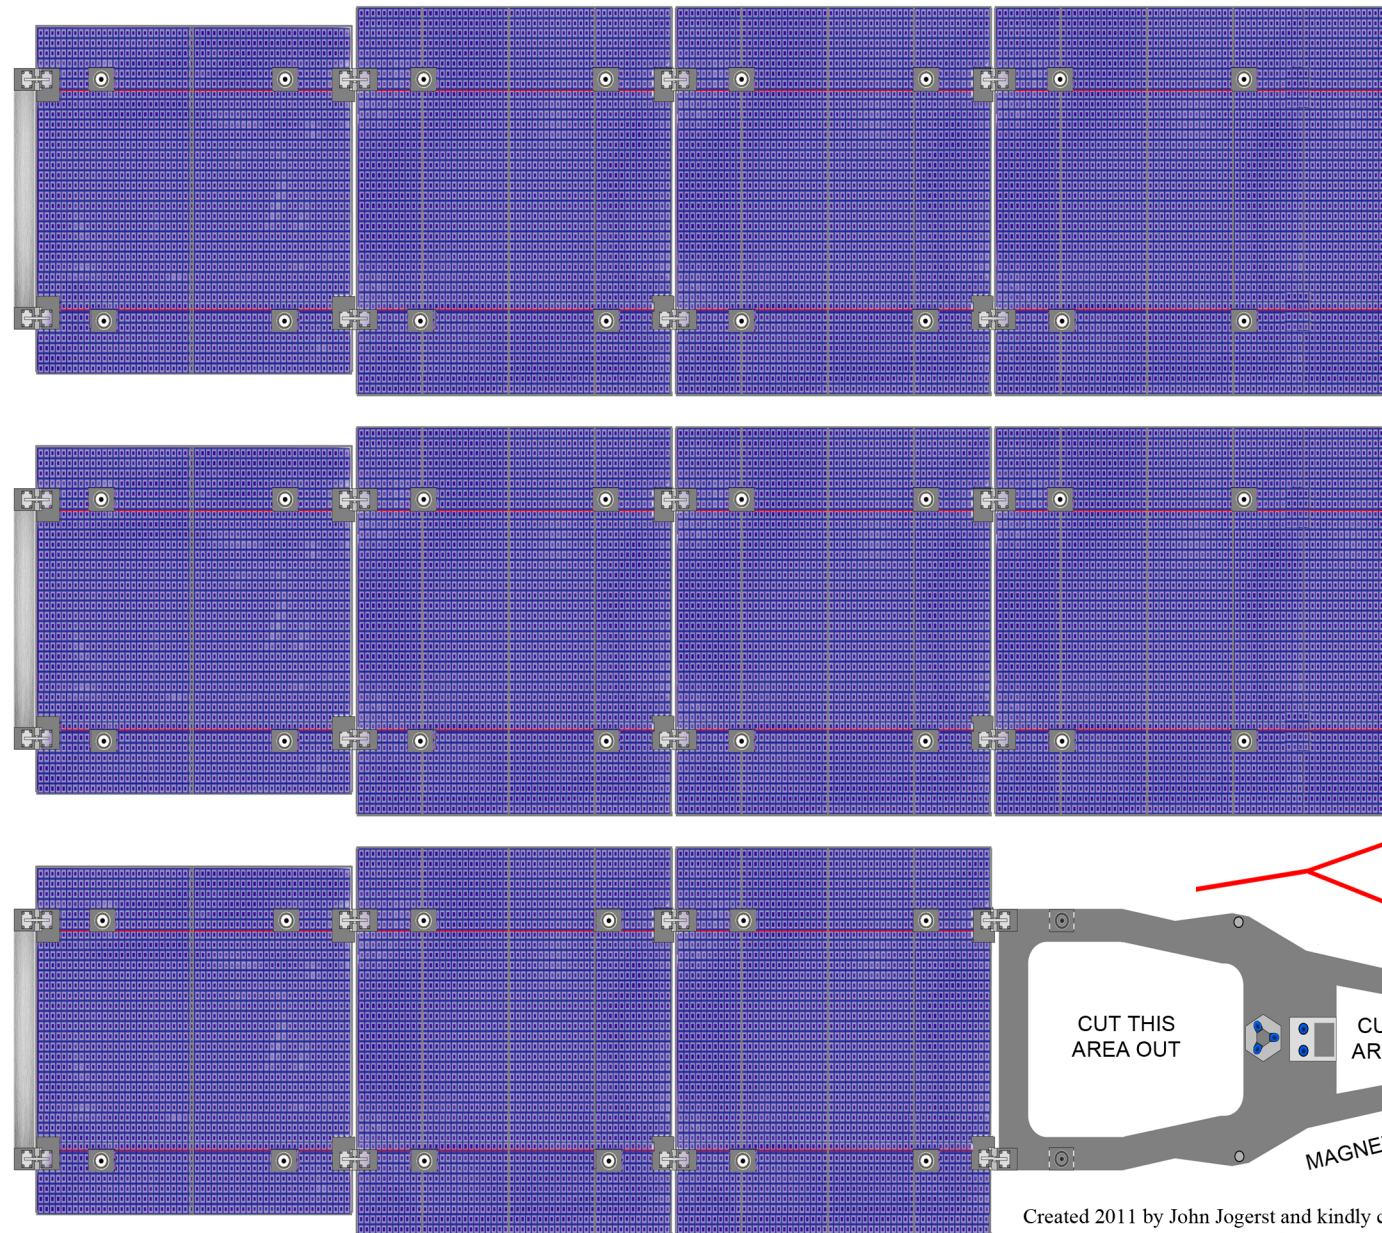

Juno 1:50 scale model Parts Sheet A

Download from www.jpl.nasa.gov/scalemodels

Front Side

PRINT ON CARD STOCK

PHOTO-VOLTAIC ARRAY (PVA)

PHOTO-VOLTAIC ARRAY (PVA)

TOOTHPICK BRACE PATTERN

CUT THIS AREA OUT

CUT THIS AREA OUT

MAGNETOMETER BOOM

Created 2011 by John Jogerst and kindly contributed to Juno Project. Reformatted by Dave Doody for the NASA website. For personal or educational use only; not for commercial use.

1 cm PRINT CALIBRATION

PHOTOVOLTAIC ARRAY (PVA)

Juno 1:50 scale model Parts Sheet A

Back Side

Download from www.jpl.nasa.gov/scalemodels