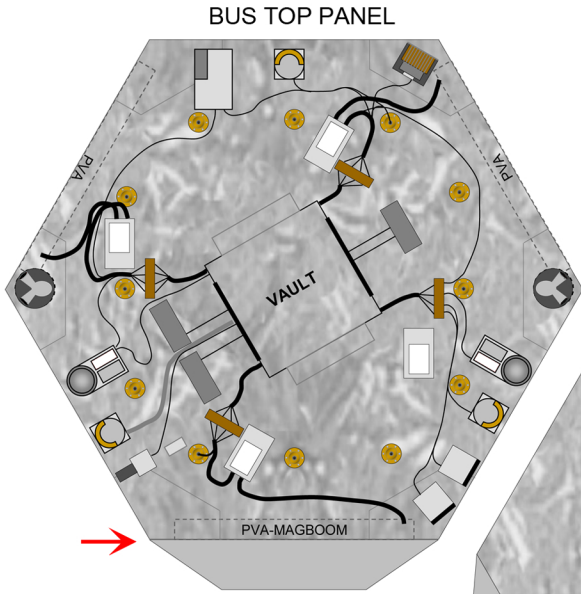

Juno 1:50 scale model Parts Sheet B

Download from www.jpl.nasa.gov/scalemodels

PRINT ON CARD STOCK

Created 2011 by John Jogerst and kindly contributed to Juno Project.
Reformatted by Dave Doody for the NASA website. For personal or educational use only; not for commercial use.

RED ARROWS INDICATE FOLD LINES